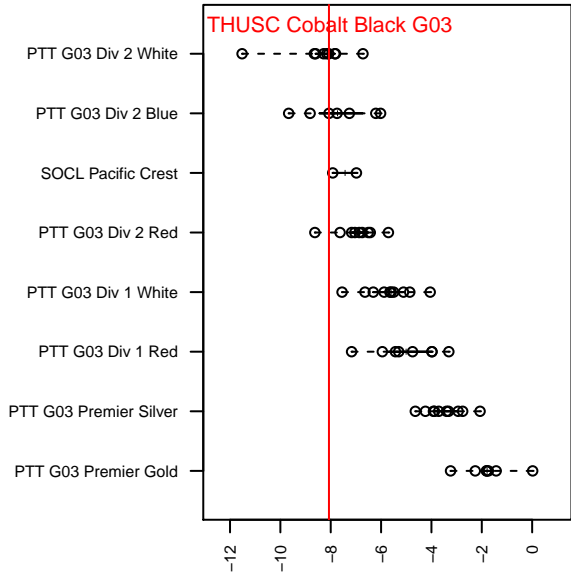

THUSC Cobalt Black G03

Tualatin Hills United SC
Tualatin Hills, OR
G03 total strength=318
attack=0.19 defense=0.19
fall league = PTT G03 Div 2 Blue

alt names used:
THUSC United Cobalt Black

Venues played:
2015 PTT G03 Division 2 Blue

**attack and defense variance (black dot)
relative to other teams
and top 10 in region**

**attack and defense rating
relative to others at age
and all opponents in last 13 months**

Performance relative to 13 month average

Performance relative to 13 month average

date	home		away		venue	pred.home	pred.away
2015-10-31	THUSC Cobalt Black G03	1	PCU Black 2 G03	0	2015 PTT G03 Division 2 Blue	1.54	1.02
2015-10-24	THUSC Cobalt Black G03	3	Thelo Rage G03	0	2015 PTT G03 Division 2 Blue	0.85	2.45
2015-10-18	PCU Black 2 G03	2	THUSC Cobalt Black G03	1	2015 PTT G03 Division 2 Blue	1.02	1.54
2015-10-11	THUSC Cobalt Black G03	2	BSC Hood River Black-Legends G03	1	2015 PTT G03 Division 2 Blue	2.16	0.61
2015-10-10	THUSC Cobalt Black G03	0	Crossfire OR LOSC Liberty G03	2	2015 PTT G03 Division 2 Blue	0.42	1.91
2015-10-04	THUSC Cobalt Green G03	0	THUSC Cobalt Black G03	0	2015 PTT G03 Division 2 Blue	1.33	0.99
2015-10-03	THUSC Cobalt Black G03	1	FSC Roses Red G03	4	2015 PTT G03 Division 2 Blue	0.84	2.15
2015-09-27	Washington Timbers Lime G03	0	THUSC Cobalt Black G03	0	2015 PTT G03 Division 2 Blue	0.98	0.80
2015-09-26	BSC Hood River Black-Legends G03	1	THUSC Cobalt Black G03	5	2015 PTT G03 Division 2 Blue	0.61	2.16
2015-09-20	FSC Roses Red G03	4	THUSC Cobalt Black G03	0	2015 PTT G03 Division 2 Blue	2.15	0.84
2015-09-19	THUSC Cobalt Black G03	1	THUSC Cobalt Green G03	1	2015 PTT G03 Division 2 Blue	0.99	1.33
2015-09-13	Thelo Rage G03	3	THUSC Cobalt Black G03	0	2015 PTT G03 Division 2 Blue	2.45	0.85